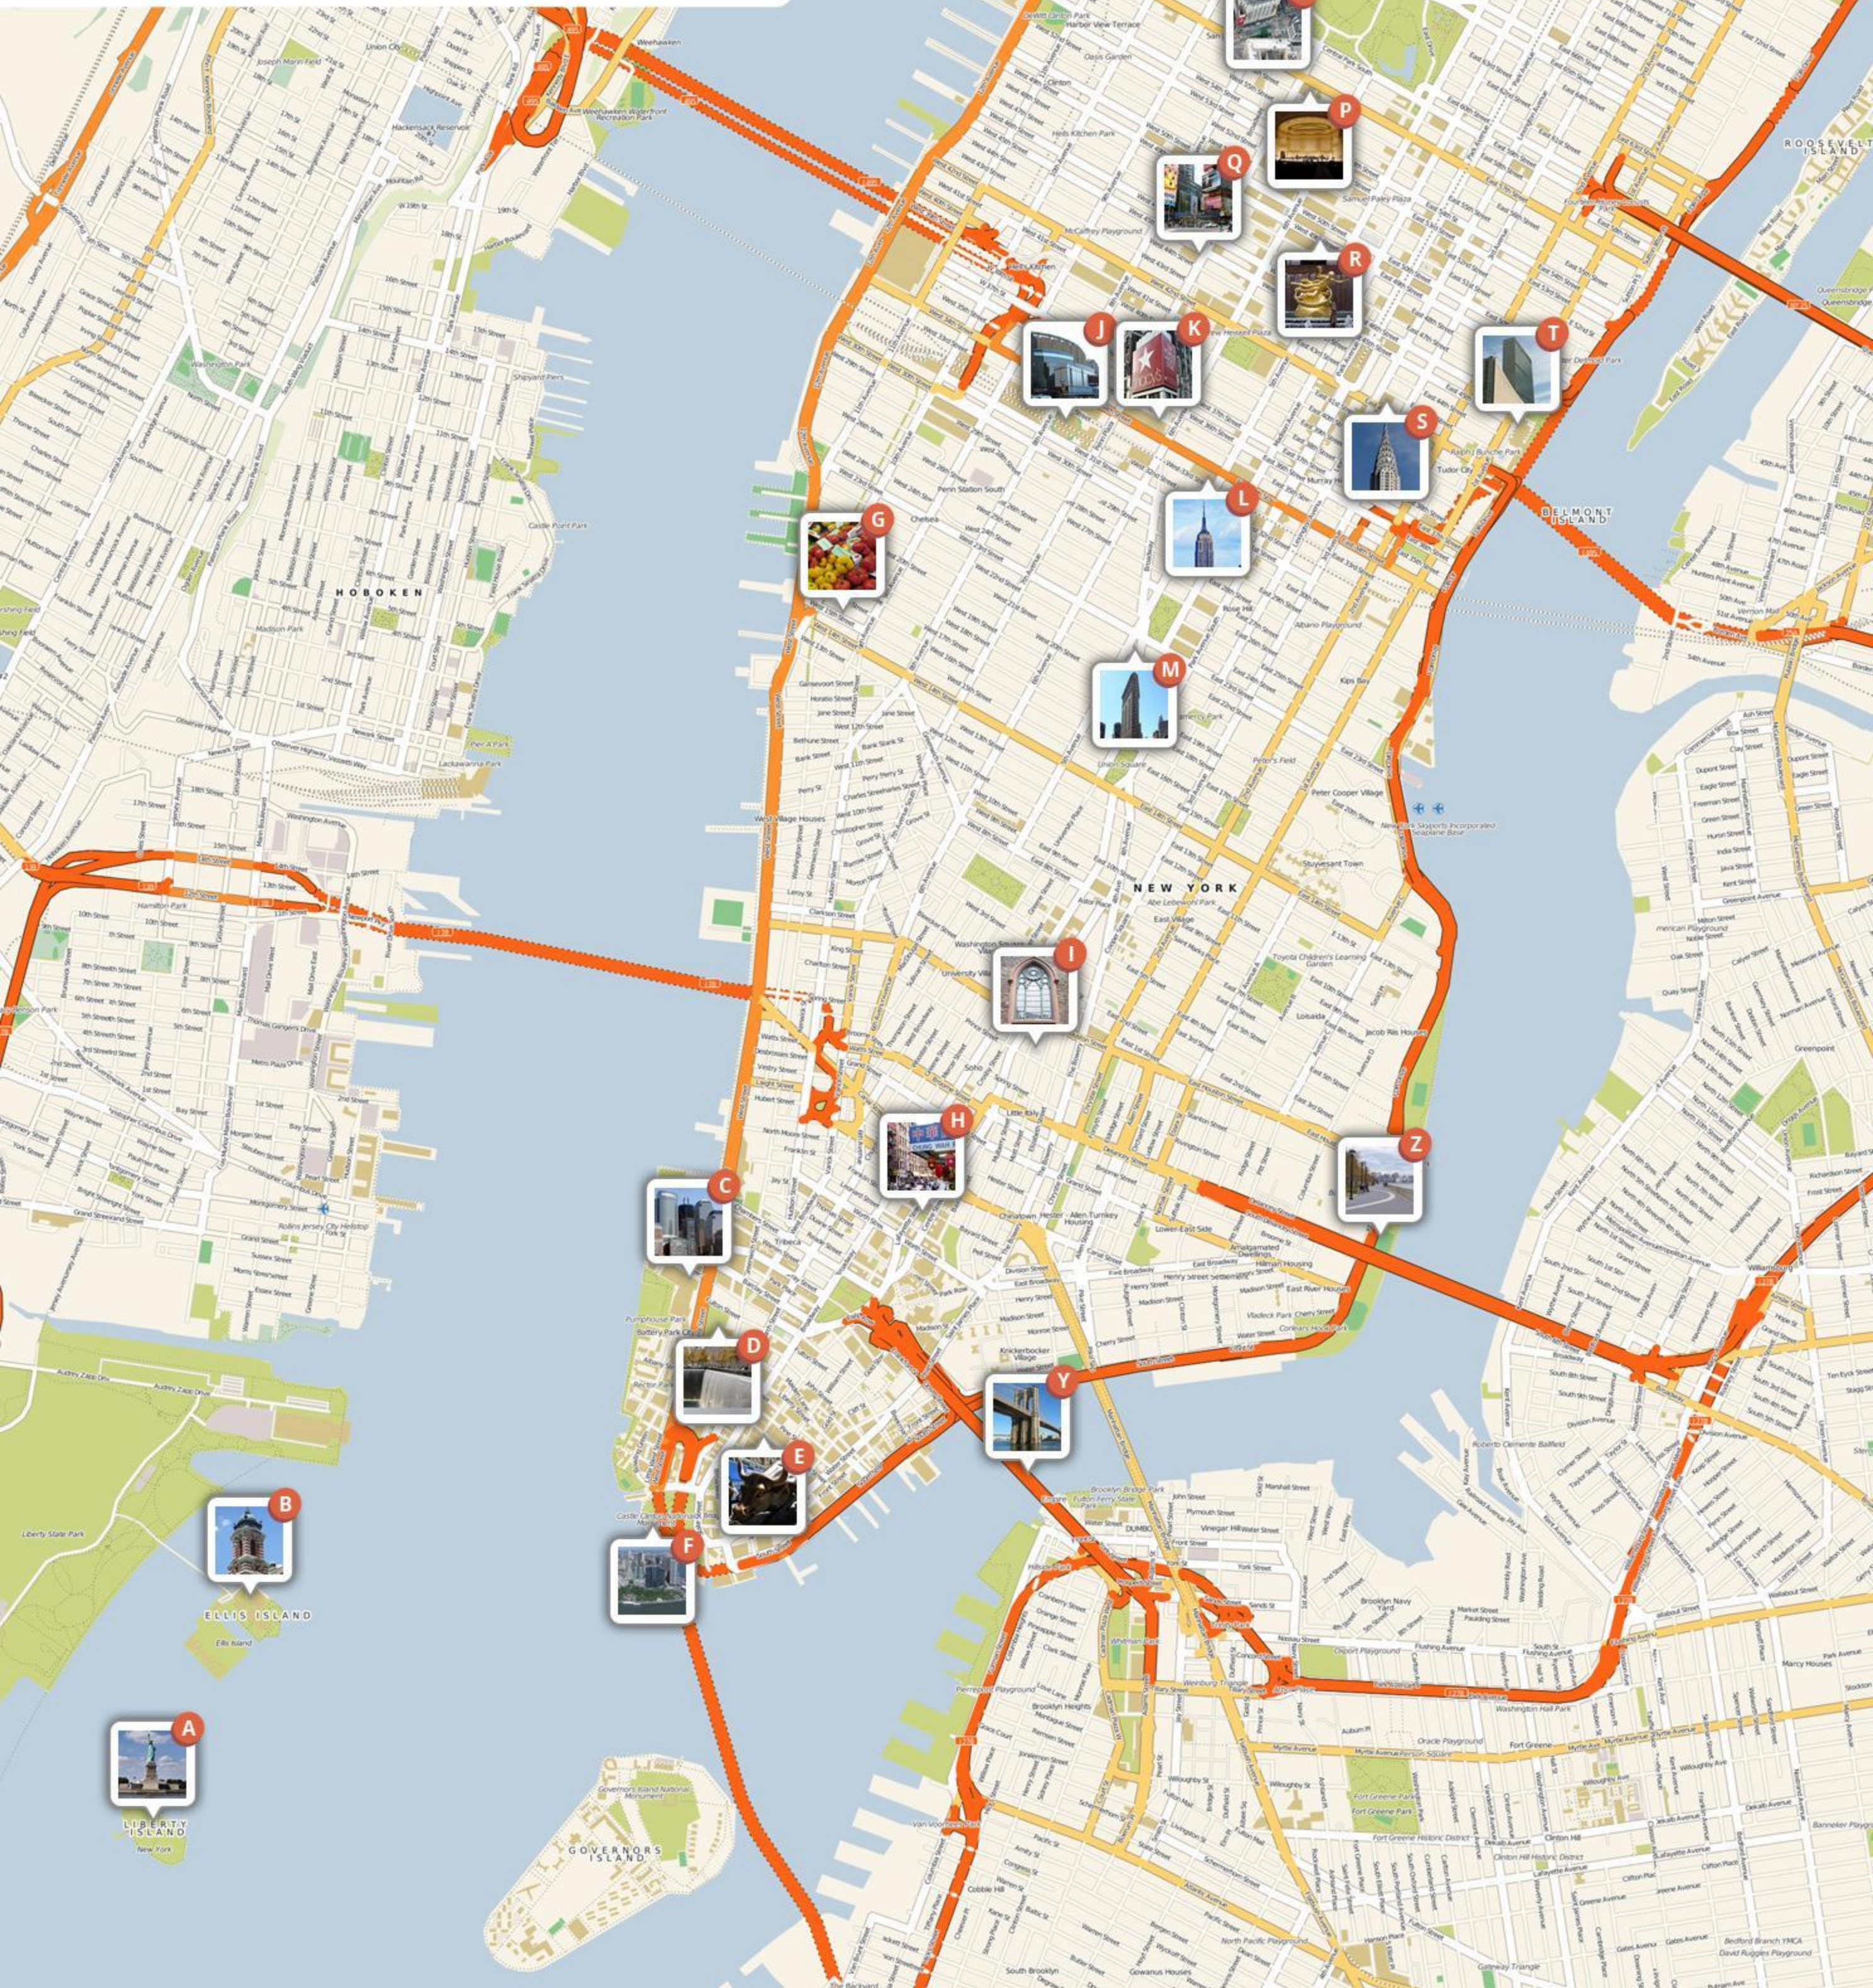

Must See Things in Manhattan A-Z

- A** Statue of Liberty
- B** Ellis Island
- C** World Financial Center
- D** 9/11 Memorial
- E** Wall Street
- F** Battery Park
- G** Chelsea Market
- H** Chinatown
- I** St Patrick's Old Cathedral
- J** Madison Square Garden
- K** Macy's
- L** Empire State Building
- M** Flatiron Building
- N** Metropolitan Opera House
- O** Broadway
- P** Carnegie Hall
- Q** Times Square
- R** Rockefeller Center
- S** Chrysler Building
- T** United Nations Headquarters
- U** Strawberry Fields
- V** Central Park
- W** Metropolitan Museum of Art
- X** Guggenheim Museum
- Y** Brooklyn Bridge
- Z** East River Park

500 m
2000 ft